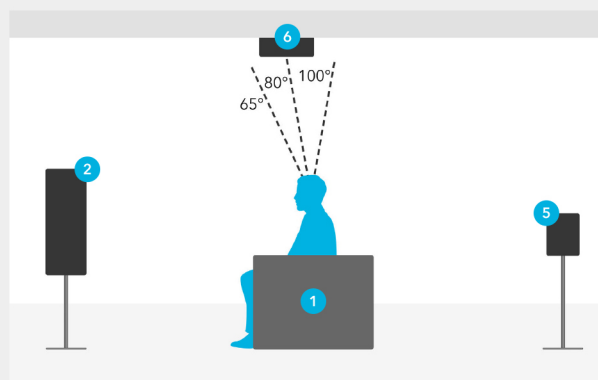

### 5.1.2

This refers to the number of traditional surround speakers (front, center, surround, etc.)

This number refers to how many powered subwoofers you can connect to your receiver.

This refers to how many overhead or Dolby Atmos enabled speakers you can use in your Dolby Atmos capable setup.

PERSPECTIVE DETAIL FOR 5.1.2 SETUP

OVERHEAD SPEAKER PLACEMENT DETAIL FOR 5.1.2 SETUP