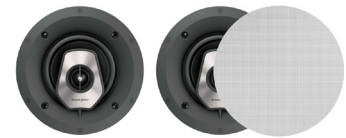

*Sonus faber*  
ARTISAN OF SOUND

 Made in Italy

SONETTO III  
Series

**\$15,499**

Including Installation  
(U.P. \$19,099)

**5.1.2**

**DOLBY ATMOS®**

Immerse yourself in your favorite movies, TV shows, or video games with stunning audio quality that enhances every detail of the experience. With the Sonetto III for the front, Sonetto II for the rear, Sonetto Center I delivering clear vocal performance and Gravis II subwoofer for powerful bass, this system performs beautifully. We've also added the Palladio PC-562 In-Ceiling Speakers, so you can take advantage of the latest Dolby Atmos and DTS:X formats to deliver a 3D audio experience. With Sonus Faber's advanced technologies and design solutions, this 5.1.2 Home Theater System delivers the ultimate luxury cinematic experience for your home.

Sonetto III (Left and Right)

Sonetto I (Rear)

Walnut Wenge White Black

PC 562 Atmos

Sonetto Center I

Gravis 2 SUB

ALSO INCLUDES:

**AVR-X2800H**