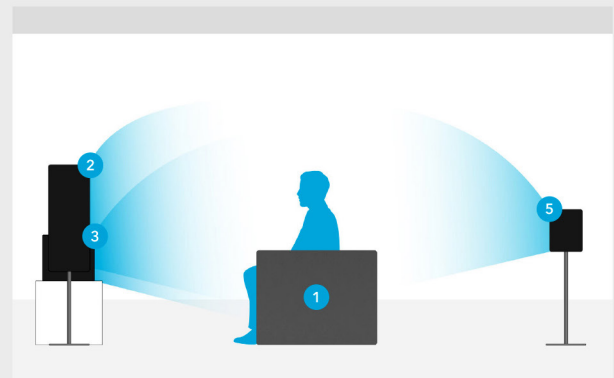

## 5.1 Virtual Speakers

1. Seating position
2. Left & right speakers
3. Center speaker
4. Subwoofer
5. Left & right surround speakers

### Dolby Atmos speaker setups: What do these numbers mean?

When shopping for Dolby Atmos home theater components, you'll see a new way of describing speaker configurations.

**5.1**

This refers to the number of traditional surround speakers (front, center, surround, etc.)

This number refers to how many powered subwoofers you can connect to your receiver.

PERSPECTIVE DETAIL FOR 5.1 SETUP

VIRTUAL SPEAKER PLACEMENT DETAIL FOR 5.1 SETUP