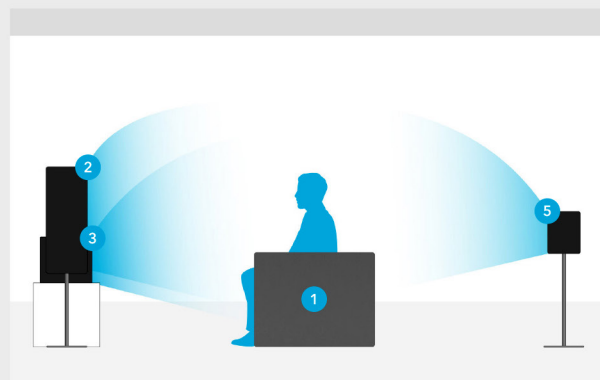

Home Theater Speaker Guide

Optimize your sound system that includes Dolby Atmos® technology with this step-by-step guide to the best speaker setup.

SPEAKER PLACEMENT FOR 5.1 SETUP

5.1 Virtual Speakers

1. Seating position
2. Left & right speakers
3. Center speaker
4. Subwoofer
5. Left & right surround speakers

Dolby Atmos speaker setups: What do these numbers mean?

When shopping for Dolby Atmos home theater components, you'll see a new way of describing speaker configurations.

5.1

This refers to the number of traditional surround speakers (front, center, surround, etc.)

This number refers to how many powered subwoofers you can connect to your receiver.

PERSPECTIVE DETAIL FOR 5.1 SETUP

VIRTUAL SPEAKER PLACEMENT DETAIL FOR 5.1 SETUP