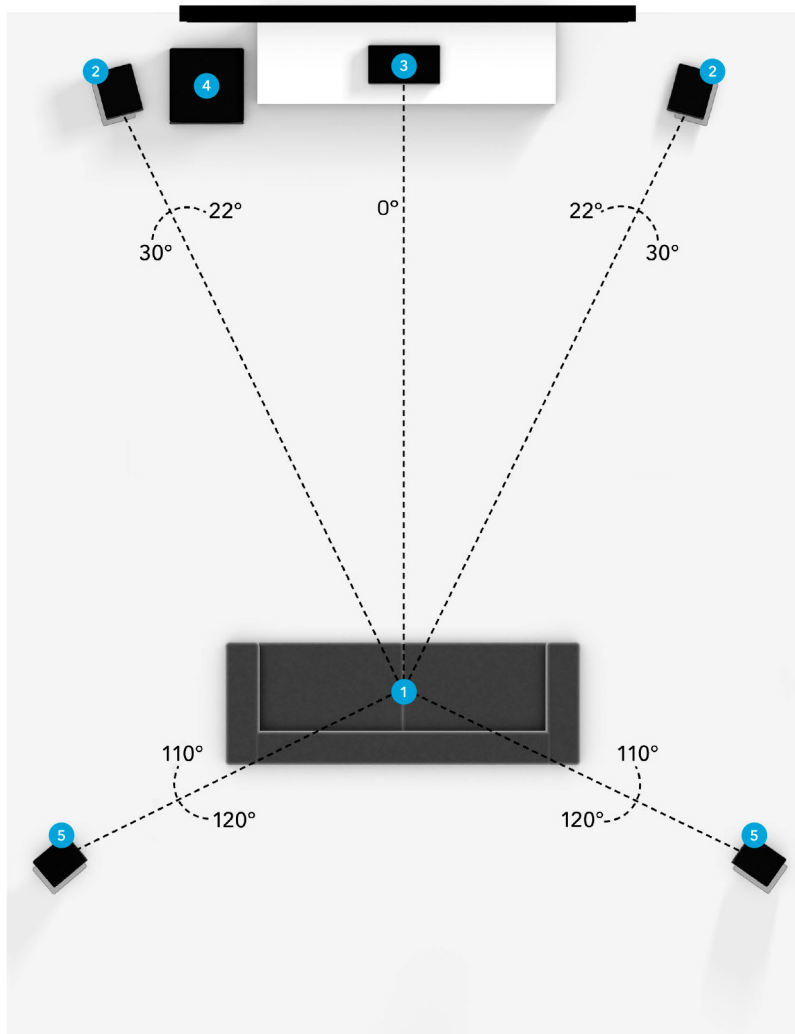

Home Theater Speaker Guide

Optimize your sound system that includes Dolby Atmos® technology with this step-by-step guide to the best speaker setup.

SPEAKER PLACEMENT FOR 5.1 SETUP

5.1 Virtual Speakers

1. Seating position
2. Left & right speakers
3. Center speaker
4. Subwoofer
5. Left & right surround speakers

Dolby Atmos speaker setups: What do these numbers mean?

When shopping for Dolby Atmos home theater components, you'll see a new way of describing speaker configurations.

5.1

This refers to the number of traditional surround speakers (front, center, surround, etc.)

This number refers to how many powered subwoofers you can connect to your receiver.

PERSPECTIVE DETAIL FOR 5.1 SETUP

VIRTUAL SPEAKER PLACEMENT DETAIL FOR 5.1 SETUP